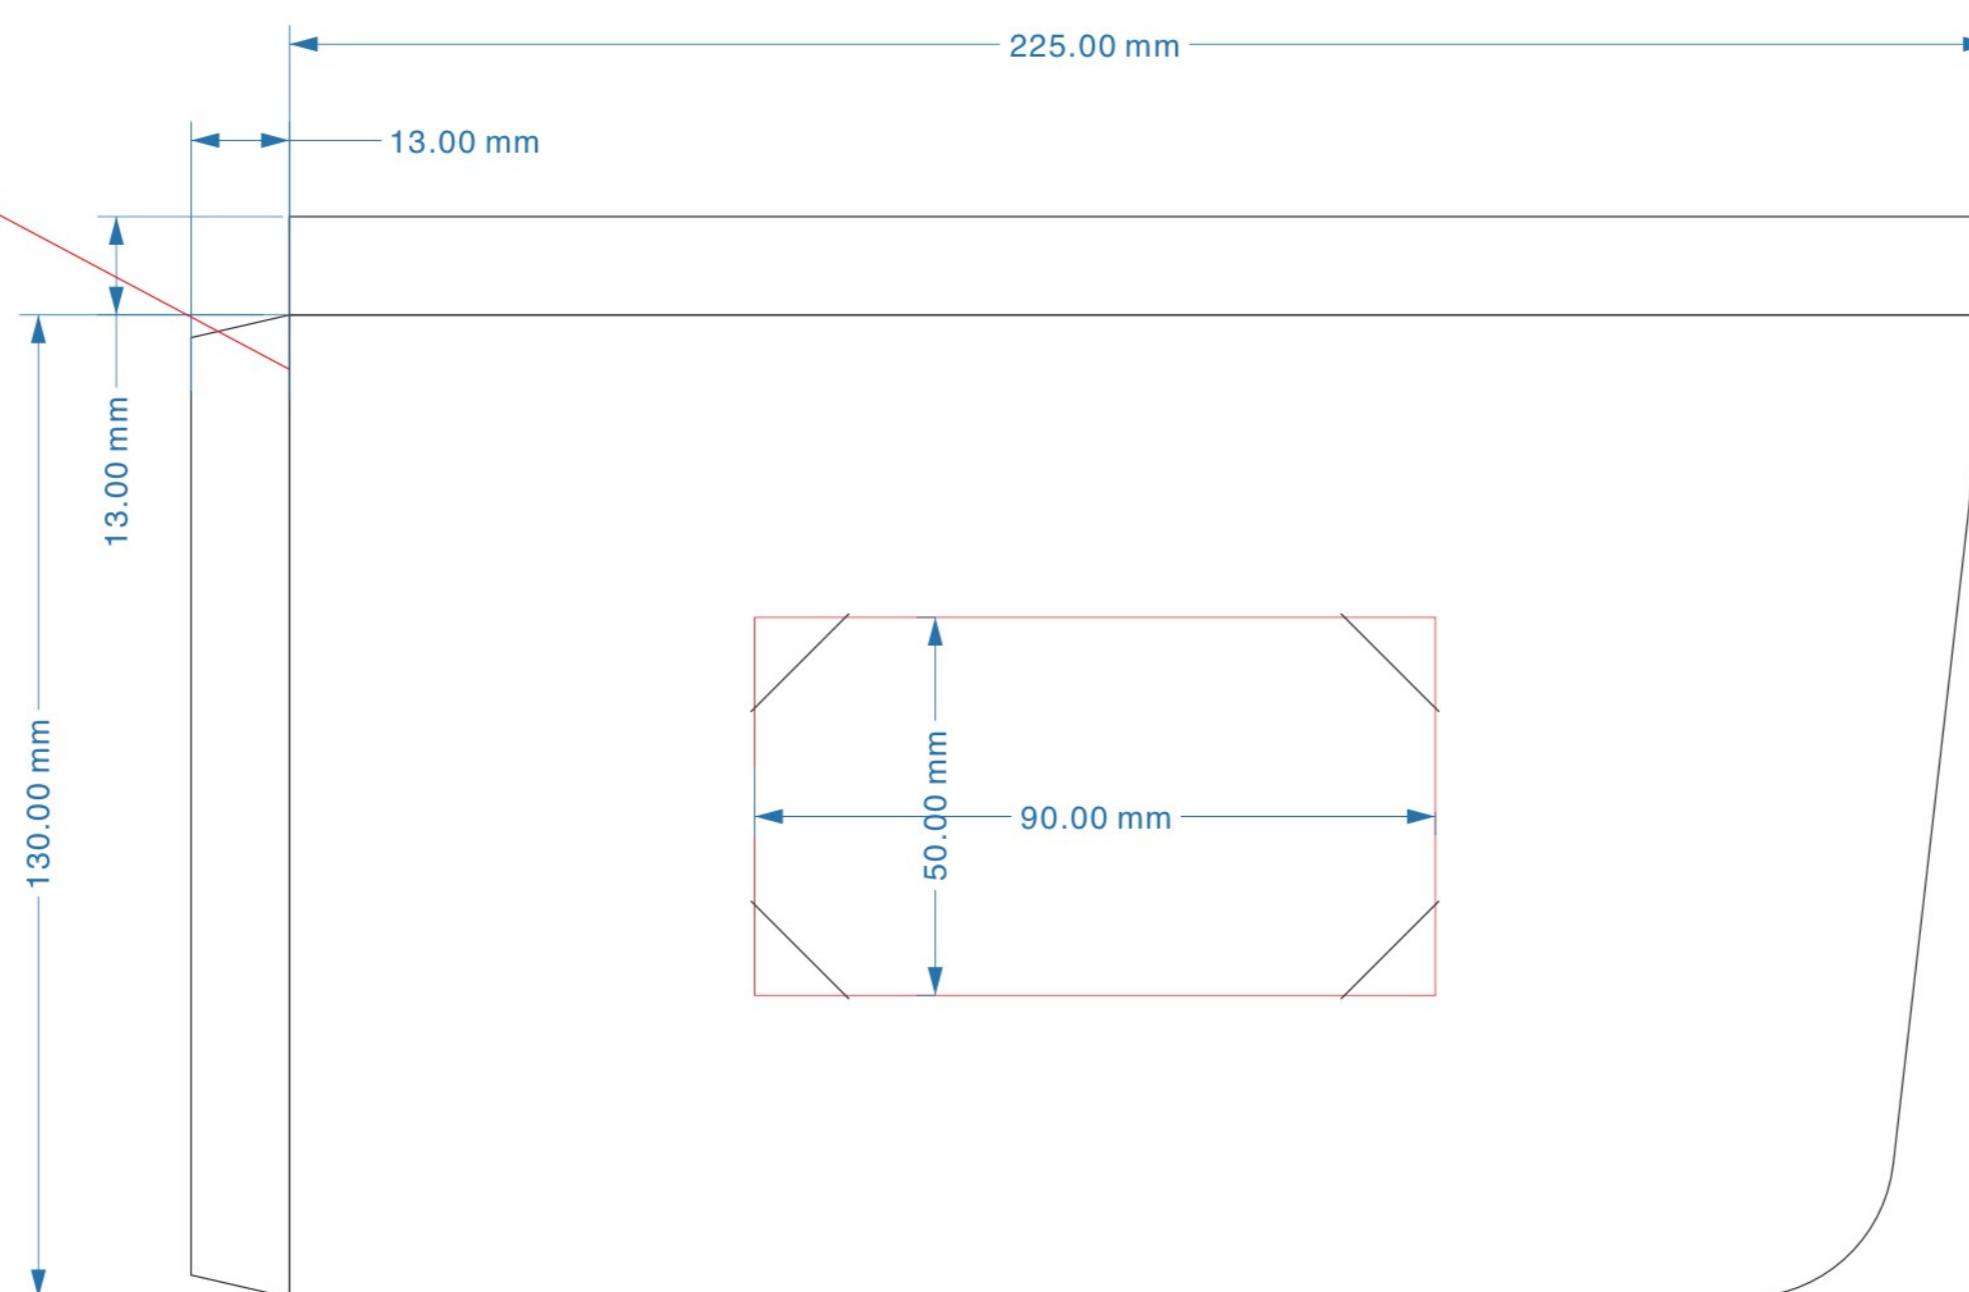

ES Elite Stone

COLLECTION 2026

Timeless Elegance in Every Surface

ES Elite Stone

www.elitestonegroup.com

Color:
Versace White

组合粘贴时，需要贴边贴