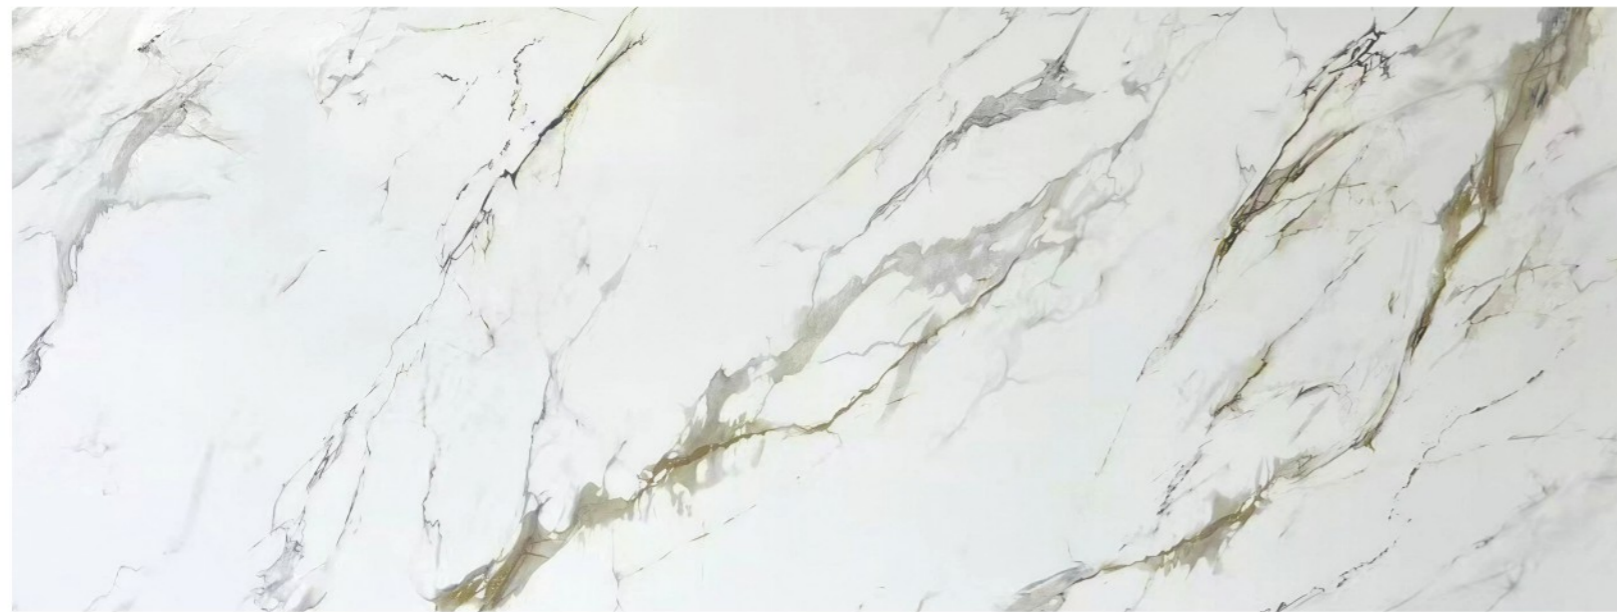

Calacatas Gold (Printed Surface)