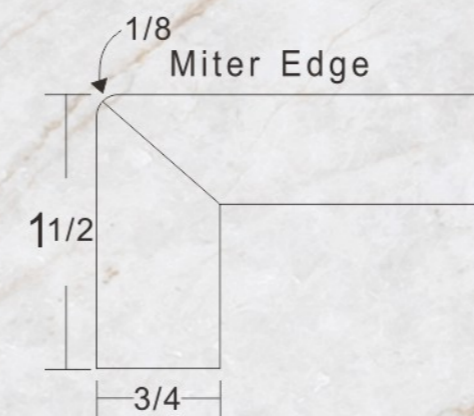

Available size:

9' x 2'
9' x 3'
9' x 42"
9' x 52"
122" - 126" x 63"

***All prefabricated countertops come with miter edge.**

-BACTERIA RESISTANT:

Lower water absorption than Granite (0.03% VS 1%). Less moisture allows for less bacteria to infiltrate the stone that will give you a nice clean kitchen counter!