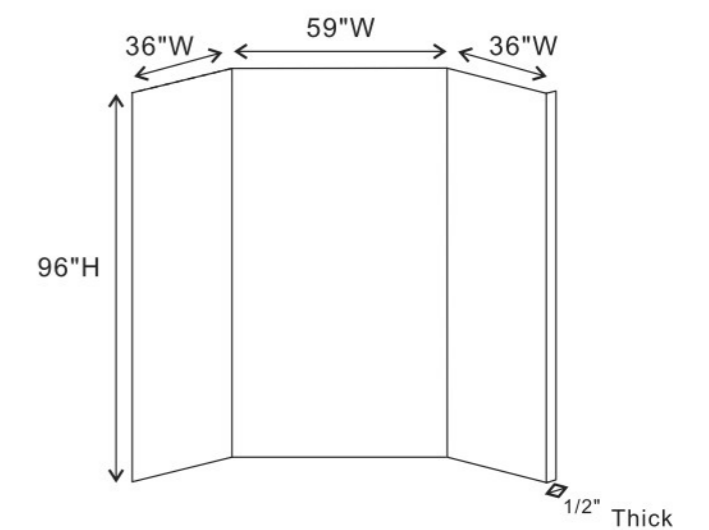

LIGHTWEIGHT

DURABILITY

CORROSION
RESISTANT